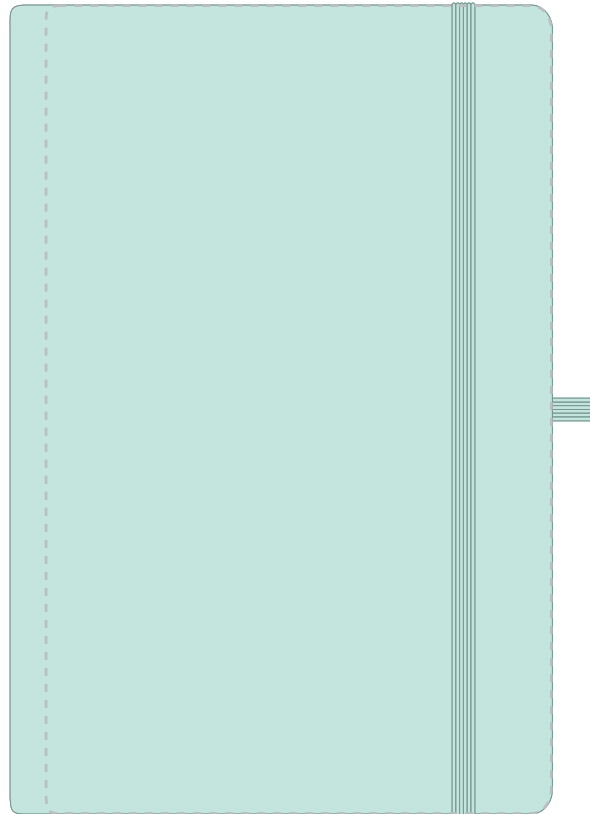

Your Ref:
Our Ref:

Quantity:
Version: 1

Product Code: QS0345
Product Colour: PASTEL GREEN

PRINTING CONCERNS:

Please note that this product has Sustainability Markings that are not visible from this perspective

We stock this item in the following colours

**PANTONE REFERENCE(S)**

- Debossing / Foil Blocking (Edge to Edge)

ARTWORK SCALE 50%

Product Image for visualisation
- colours may vary

The dashed line is to demonstrate print area and will not appear on your printed item

To proceed, please approve visual via the online system.

ARTWORK SCALE 100%

Max print area: 134mm x 214mm